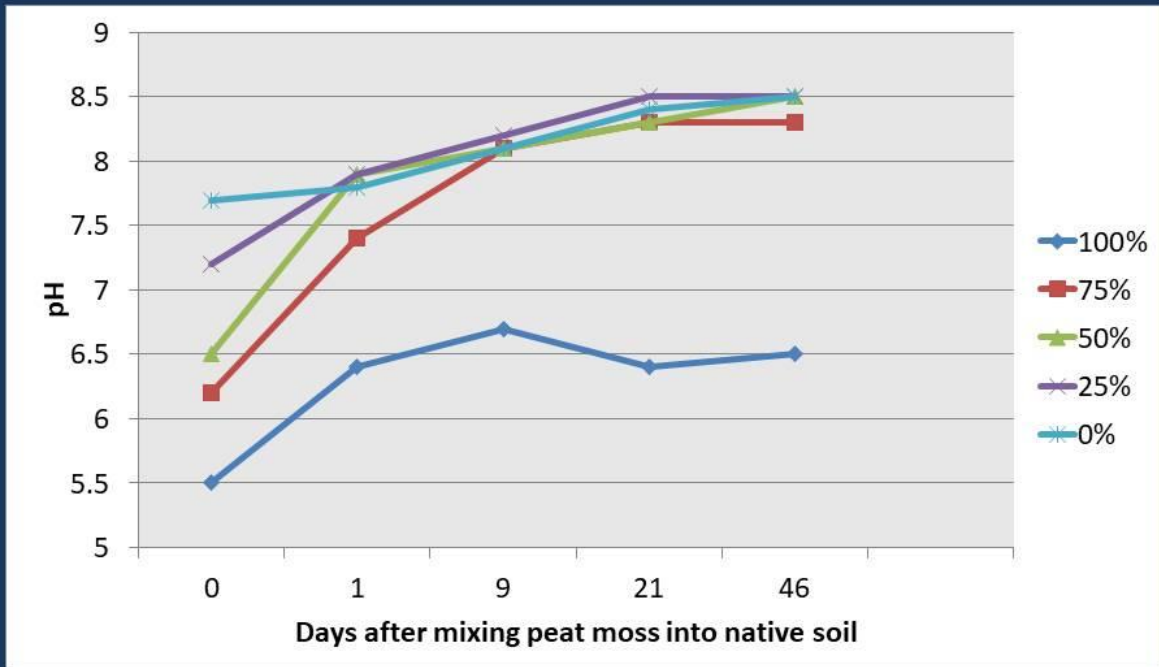

Does peat moss change soil pH?

Change in pH of native soil mixed with 0%, 25%, 50%, 75% and 100% peat moss

Source: GardenMyths.com